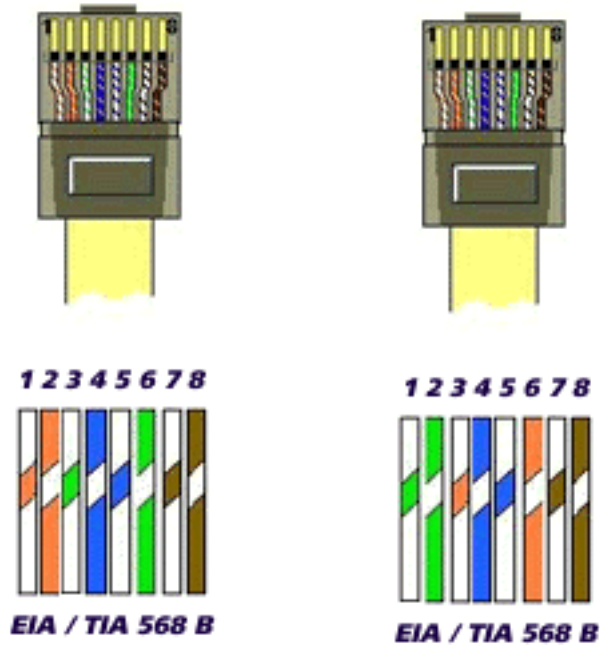

passive

How to wire a CAT5 plug correctly?

Here you see the correct wire mapping of a CAT5 cable, straight and crossover:

easy, right?

Unique solution ID: #1000
Author: Daniel Urstöger
Last update: 2009-07-02 21:07